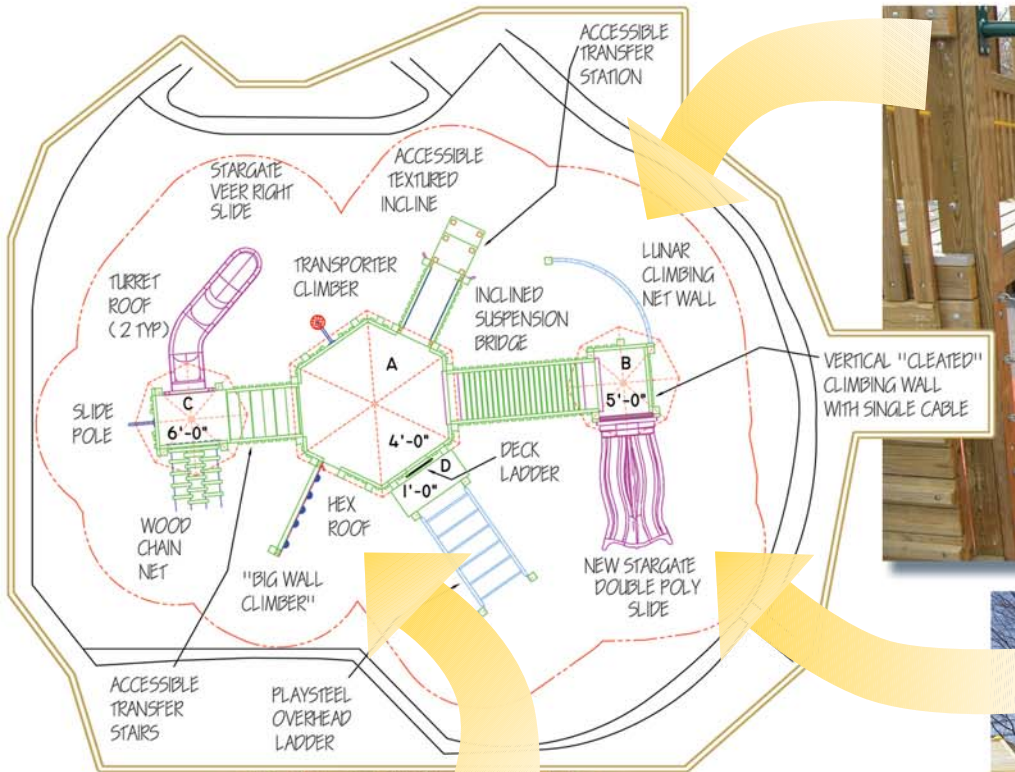

Friends Central School
228 Old Gulph Road, Wynnewood, PA 19096

P.O. Box 883, Doylestown, PA 18901

866.464.7529

fax: 215.675.8702

email: Design@DesignedForFun.com

www.DesignedForFun.com