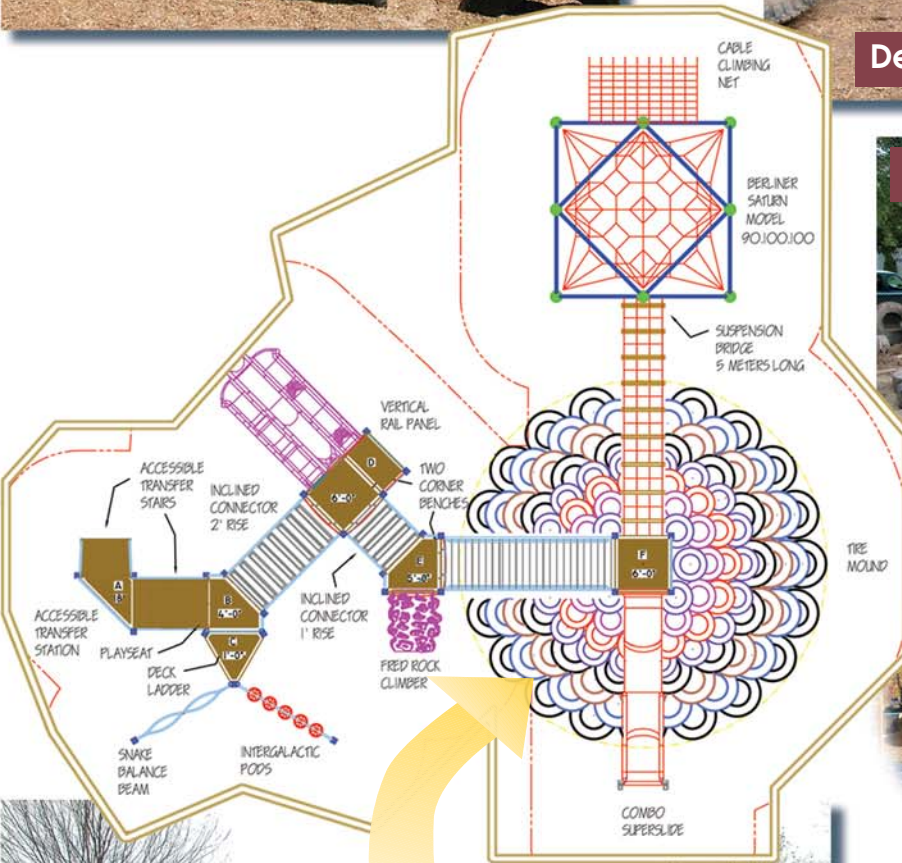

Demolition