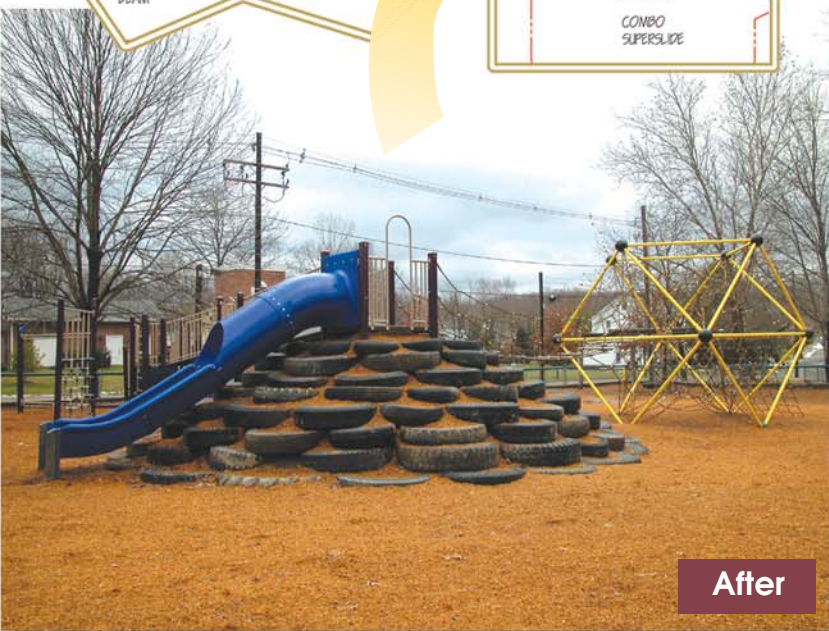

Kirby Children's Center at Madison YMCA

54 East Street, Madison, NJ 07940

After

P.O. Box 883, Doylestown, PA 18901

866.464.7529

fax: 215.675.8702

email: Design@DesignedForFun.com

www.DesignedForFun.com