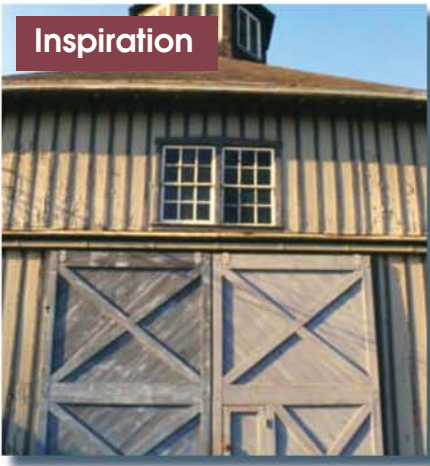

Inspiration