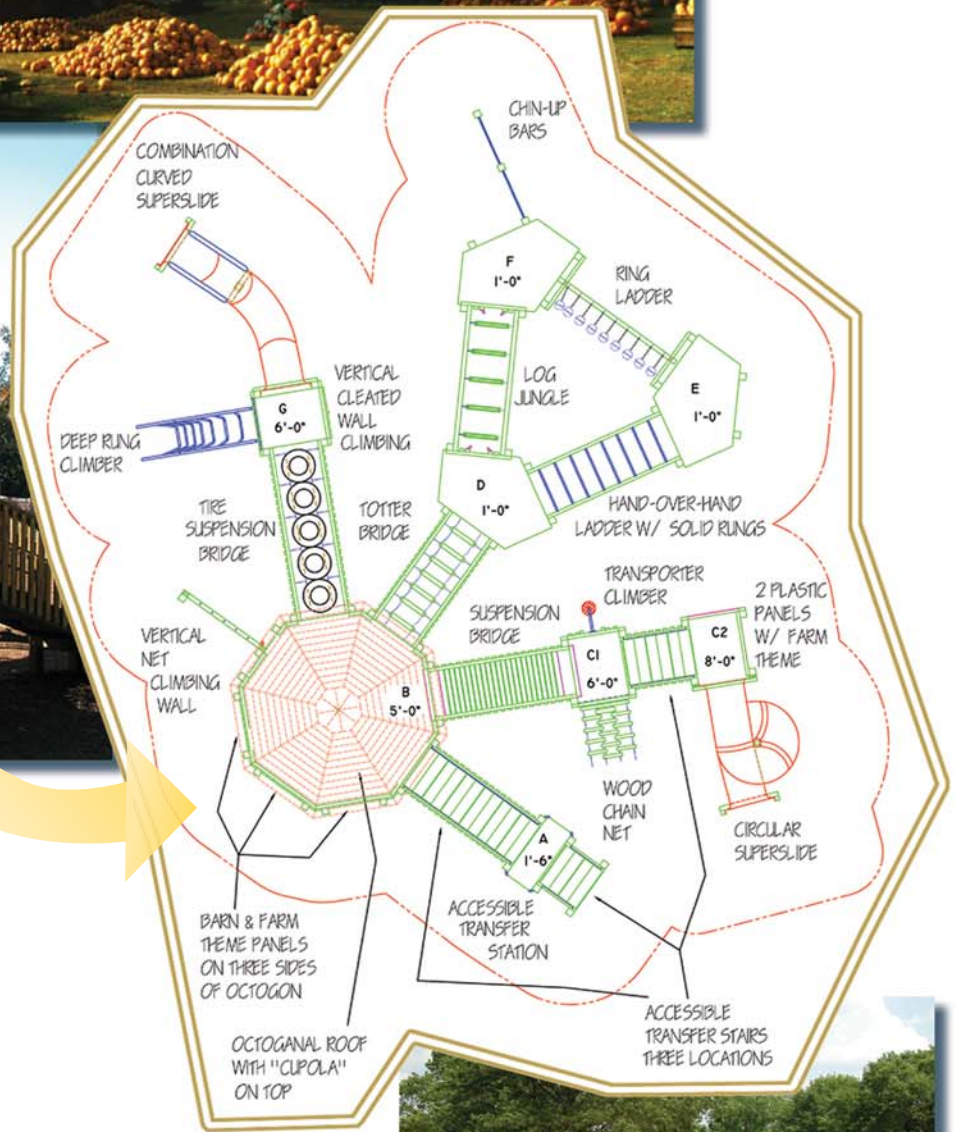

Linvilla Orchards

137 West Knowlton Road, Media, PA 19063

Inspiration

P.O. Box 883, Doylestown, PA 18901

866.464.7529

fax: 215.675.8702

email: Design@DesignedForFun.com

www.DesignedForFun.com