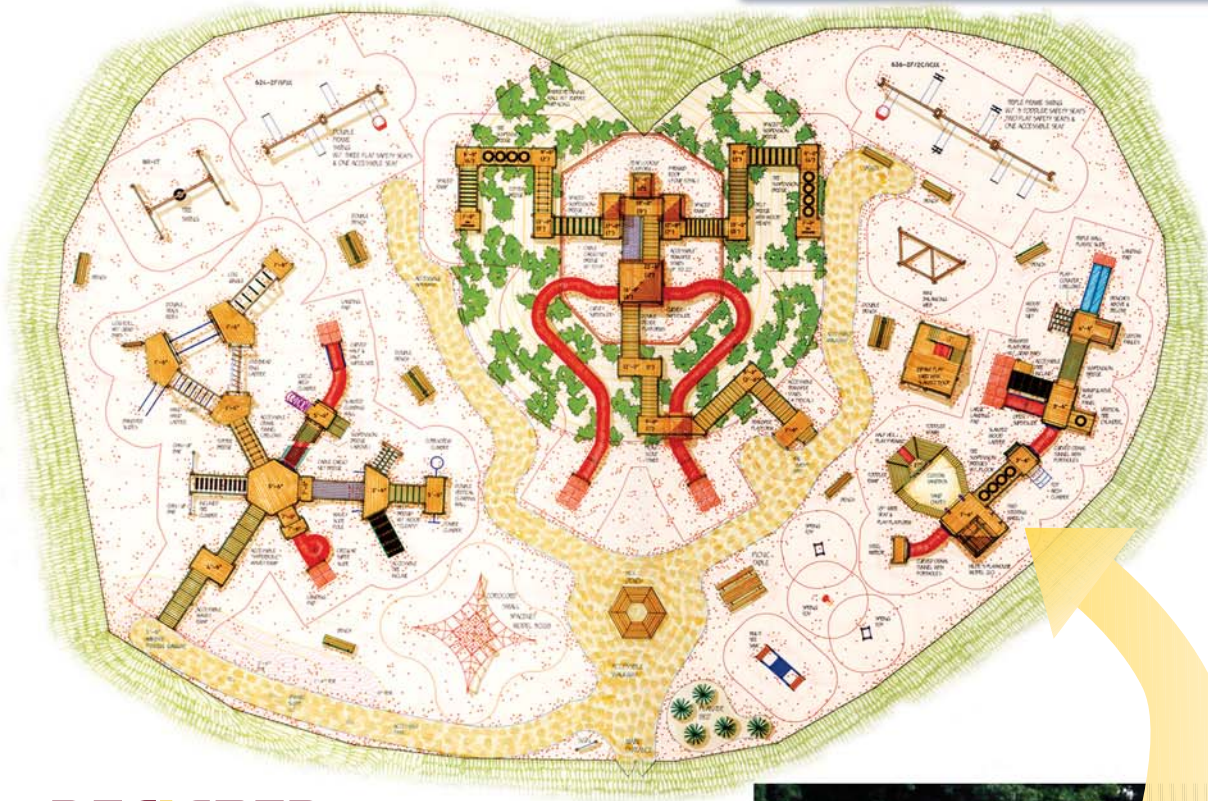

P.O. Box 883, Doylestown, PA 18901

866.464.7529

fax: 215.675.8702

email: Design@DesignedForFun.com

www.DesignedForFun.com