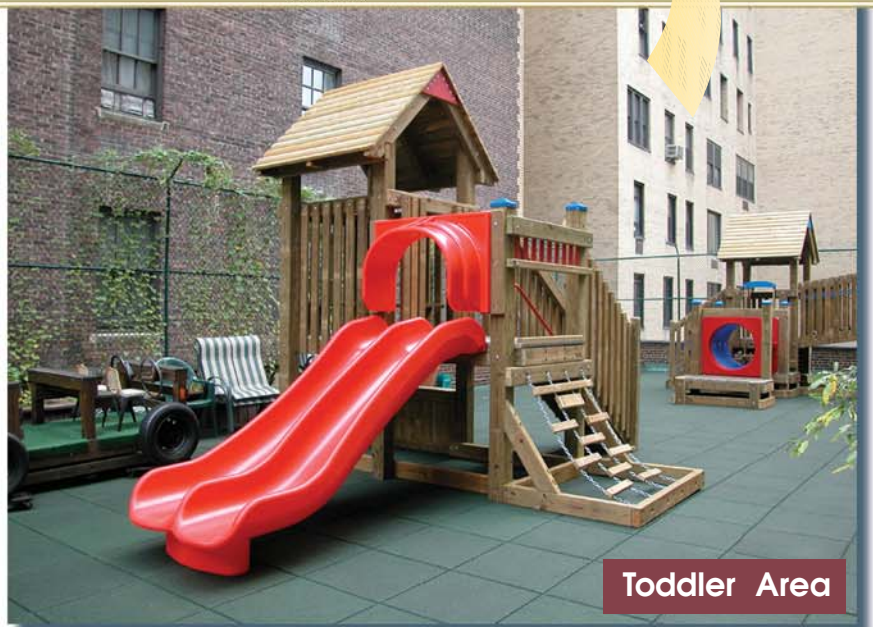

Park Avenue Methodist Church Nursery School

106 East 86th Street, New York, NY 10028

Toddler Area