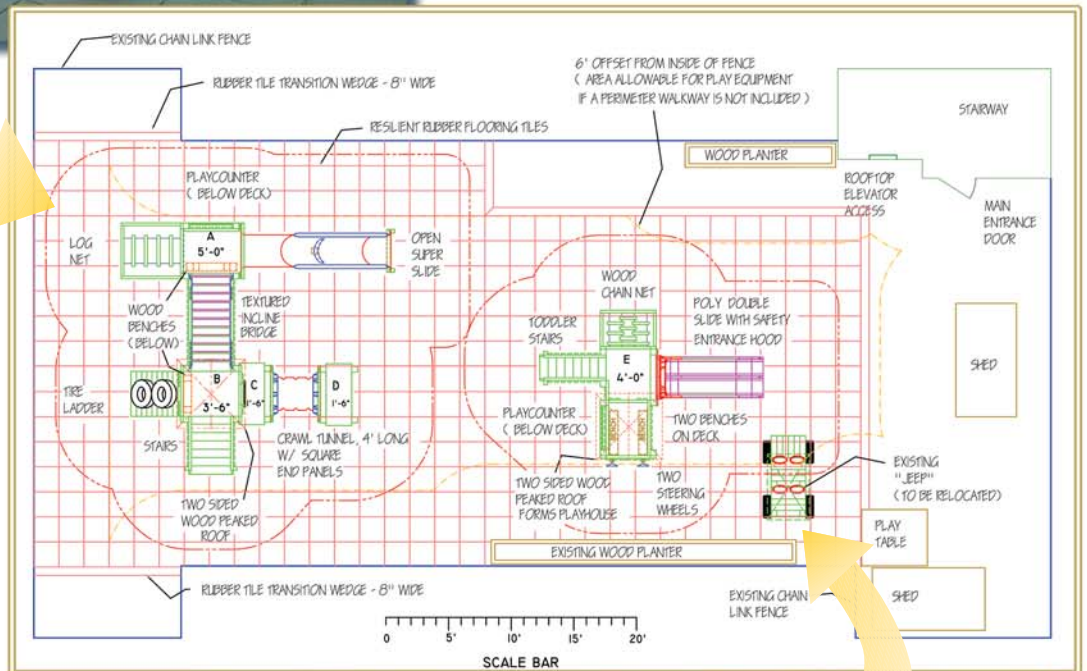

Park Avenue Methodist Church Nursery School

106 East 86th Street, New York, NY 10028

Pre-School Area

Toddler Area